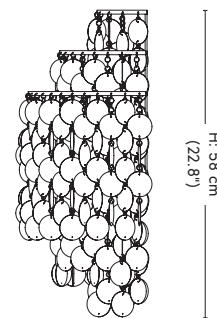

FUN WALL LAMP 1WM
1964

FUN WALL LAMP 1WM 1964

LIGHTING

Description

Wall lamp with discs on three ring metal frame.
Discs are connected with small rings.

Material

Chrome plated metal frame, stainless steel rings
and seashell discs.

Light source

E27 (220V) max. 60W / E26 US (120V) max. 60W
IP20. Bulb is not included

Cord

Transparent w. switch 220 cm (86.6")

Certifications

CE / UKCE / UL

Product dimensions

H: 58 cm (22.8")

D: 22 cm (8.7")

W: 40 cm (15.7")

Box dimensions

37 × 37 × 31 cm (14.6 × 14.6 × 12.2")

Weight

3,5 kg / 4 kg incl. packaging

W: 40 cm
(15.7")

H: 58 cm
(22.8")

D: 22 cm
(8.7")